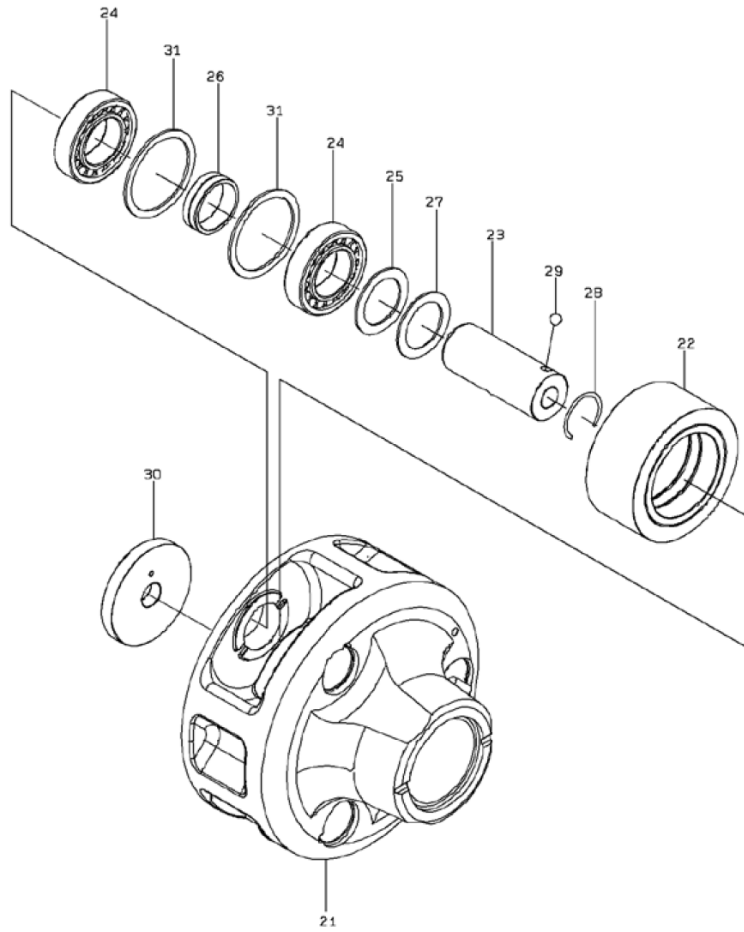

PLANETARY CARRIER

INDICATED S/NO. (PART LIST)	JPN SPEC.	USA SPEC.	EU SPEC.
170701 -	0119 -	5082 -	9310 -

FA