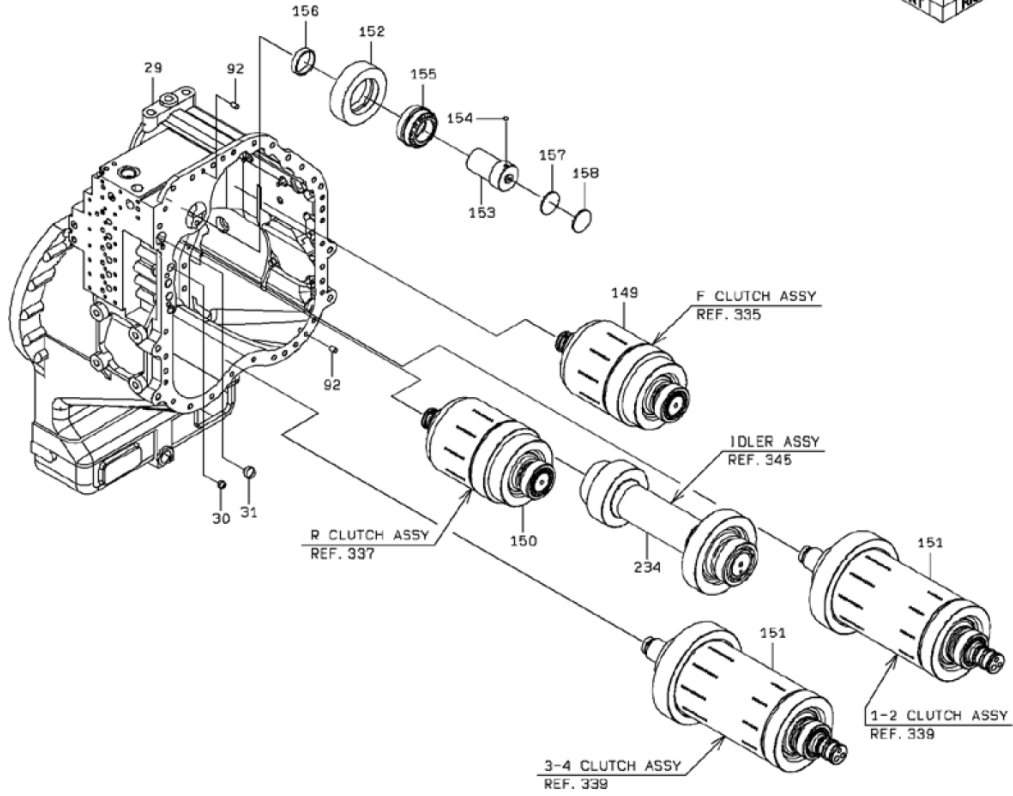

TRANSMISSION ASSY(2 PARKING-BRAKES AXIS SPEC.)

(T/M MODEL : TCDD71BW2)

(注記) : シリアルナンバーはトランスミッションのシリアルナンバーを示します。
(NOTE) : SERIAL NUMBER INDICATES THE TRANSMISSION SERIAL NUMBER.

B-A

TRANSMISSION ASSY(2 PARKING-BRAKES AXIS SPEC.)

SYM-BOL	PART NUMBER	PART NAME	UNIT Q,TY	SERIAL (A) - (B)	REMARKS					REMARKS		
					N	P	D	(A)	(B)		(C)	(D)
000A	53101-07540	TRANSMISSION	1	1 -								
21A	53101-00090	PLUG	12	1 -								
22A	53101-00100	PLUG	1	1 -								
23A	53101-00110	PLUG	1	1 -								
29A	53101-07230	CASE,T/M	1	1 -								
30A	65210-11016	RING,O	4	1 -								
31A	65210-11026	RING,O	1	1 -								
32A	53101-00200	GASKET	1	1 -								
33A	53101-00210	STRAINER	1	1 -								
34A	53101-00220	PIPE	1	1 -								
35A	65210-21075	RING,O	1	1 -								
36A	80102-71235	BOLT,W/WASHER	4	1 -								
37A	53101-00250	HOSE,RUBBER	2	1 -								
38A	53101-00260	CLIP	4	1 -								
39A	53101-00270	BAFFLE	1	1 -								
40A	80102-71225	BOLT,W/WASHER	2	1 -								
41A	53101-00290	SENSOR	3	1 -								
42A	53101-00300	CASE,T/M	1	1 -								
43A	80102-71290	BOLT,W/WASHER	7	1 -								
44A	80102-71245	BOLT,W/WASHER	18	1 -								
45A	80102-71255	BOLT,W/WASHER	7	1 -								
46A	53101-00340	PIN	2	1 -								
47A	53101-00350	GASKET	1	1 -								
48A	53101-00360	GASKET	1	1 -								
49A	80107-80865	BOLT,SOCKET	21	1 -								
50A	53101-00380	SPACER	1	1 -								
51A	65210-22125	RING,O	1	1 -								
52A	80107-81260	BOLT,SOCKET	6	1 -								
53A	53101-00410	PIPE ASSY,FLARED	1	1 -								
54A	53101-00420	CONNECTOR	1	1 -								
55A	53101-00430	CONNECTOR	1	1 -								
56A	53101-00440	BUSHING	1	1 -								
57A	53101-00450	ORIFICE	1	1 -								
58A	53101-00460	CAP,BEARING	2	1 -								
59A	53101-00470	CAP,BEARING	1	1 -								
60A	53101-00480	CAP,BEARING	1	1 -								
61A	53101-00490	PLUG	4	1 -			Y01			YQ9134110		
62A	65210-22085	RING,O	4	1 -								
63A	80102-71240	BOLT,W/WASHER	15	1 -								
64A	80102-71245	BOLT,W/WASHER	1	1 -								
65A	53101-00030	PLUG	1	1 -						YQ9134114		
66A	53101-00520	SHIM	8	1 -								
67A	53101-00530	SHIM	10	1 -								
68A	53101-00540	SLEEVE	2	1 -								
69A	65210-11016	RING,O	4	1 -								
70A	53101-00550	SHIM	20	1 -								
71A	53101-00560	SHIM	8	1 -								
72A	53101-00570	SHIM	10	1 -								
73A	53101-00580	SHIM	16	1 -								
74A	53101-07240	HOUSING	1	1 -								
75A	53101-00450	ORIFICE	3	1 -								
76A	53101-00600	PLUG	1	1 -								
77A	65210-11011	RING,O	1	1 -								
78A	53101-07250	GEAR	1	1 -								
79A	53101-07260	SHAFT	1	1 -								
80A	53101-00060	PLUG	2	1 -			Y02			YQ9134111		
81A	53101-00490	PLUG	2	1 -			Y01			YQ9134110		
82A	53101-00640	BEARING,BALL	1	1 -								
83A	53101-00650	BEARING,BALL	1	1 -								
84A	53101-00660	RING,SNAP	1	1 -								
85A	53101-00450	ORIFICE	1	1 -								
86A	80102-71240	BOLT,W/WASHER	9	1 -								
87A	80102-71245	BOLT,W/WASHER	16	1 -								
88A	80109-01208	BOLT	1	1 -								
89A	80102-71260	BOLT,W/WASHER	1	1 -								
90A	80015-90112	WASHER,PLANE	1	1 -