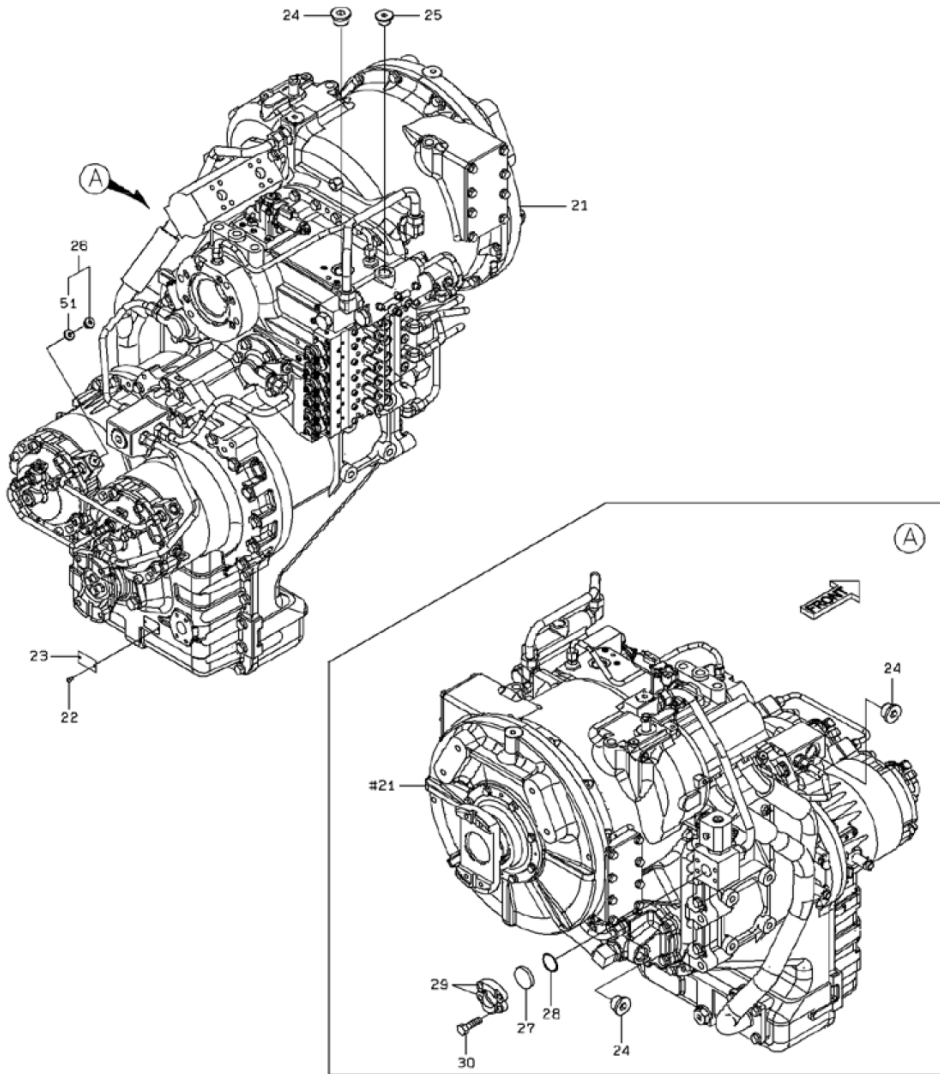

TRANSMISSION (2 PARKING-BRAKES AXIS SPEC.)

(T/M MODEL : TCDD71BW2)