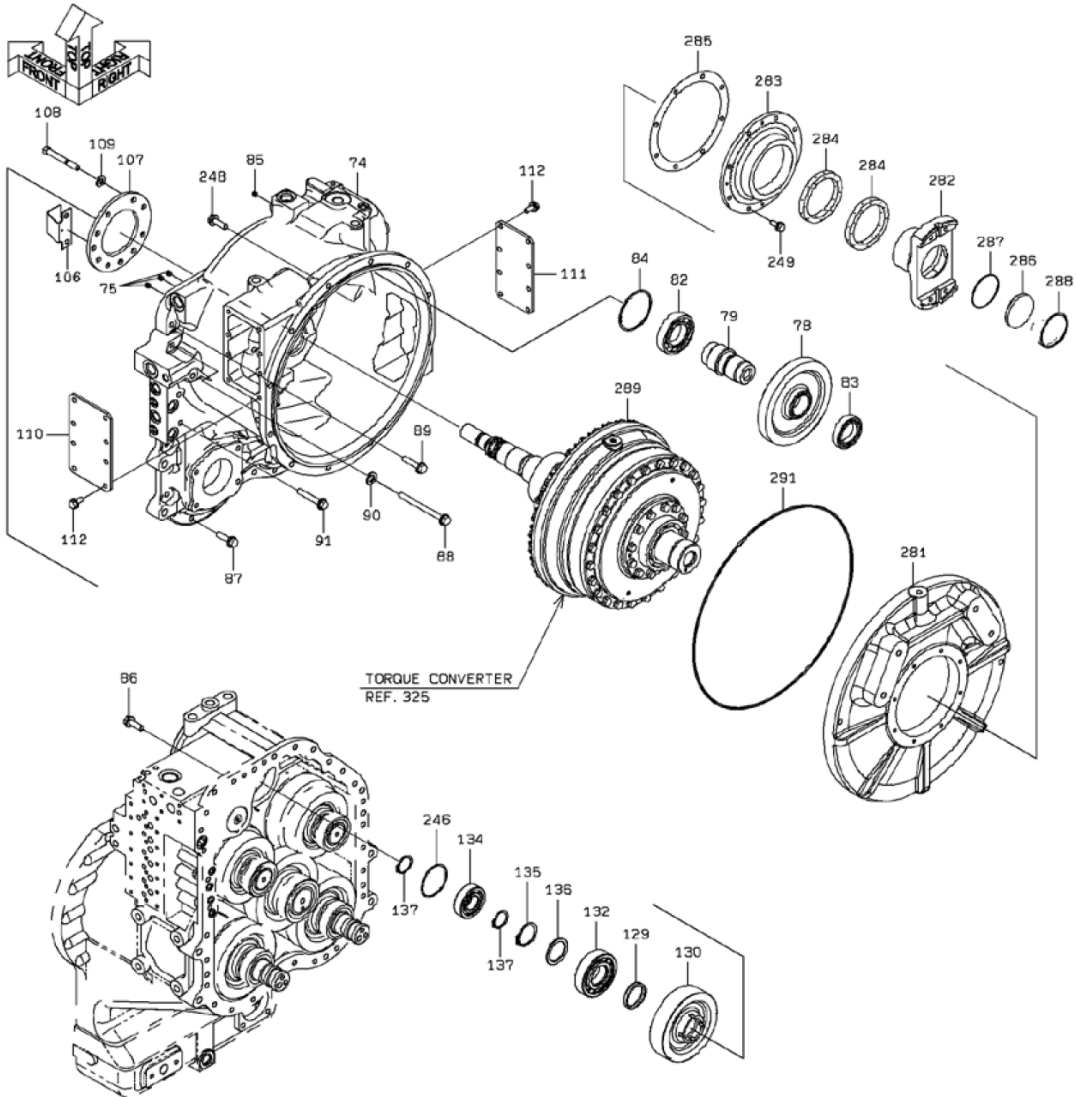

TRANSMISSION ASSY(2 PARKING-BRAKES AXIS SPEC.)

(T/M MODEL : TCD071BW2)

(注) : シリアルナンバーはトランスミッションのシリアルナンバーを示します。
(NOTE) : SERIAL NUMBER INDICATES THE TRANSMISSION SERIAL NUMBER.