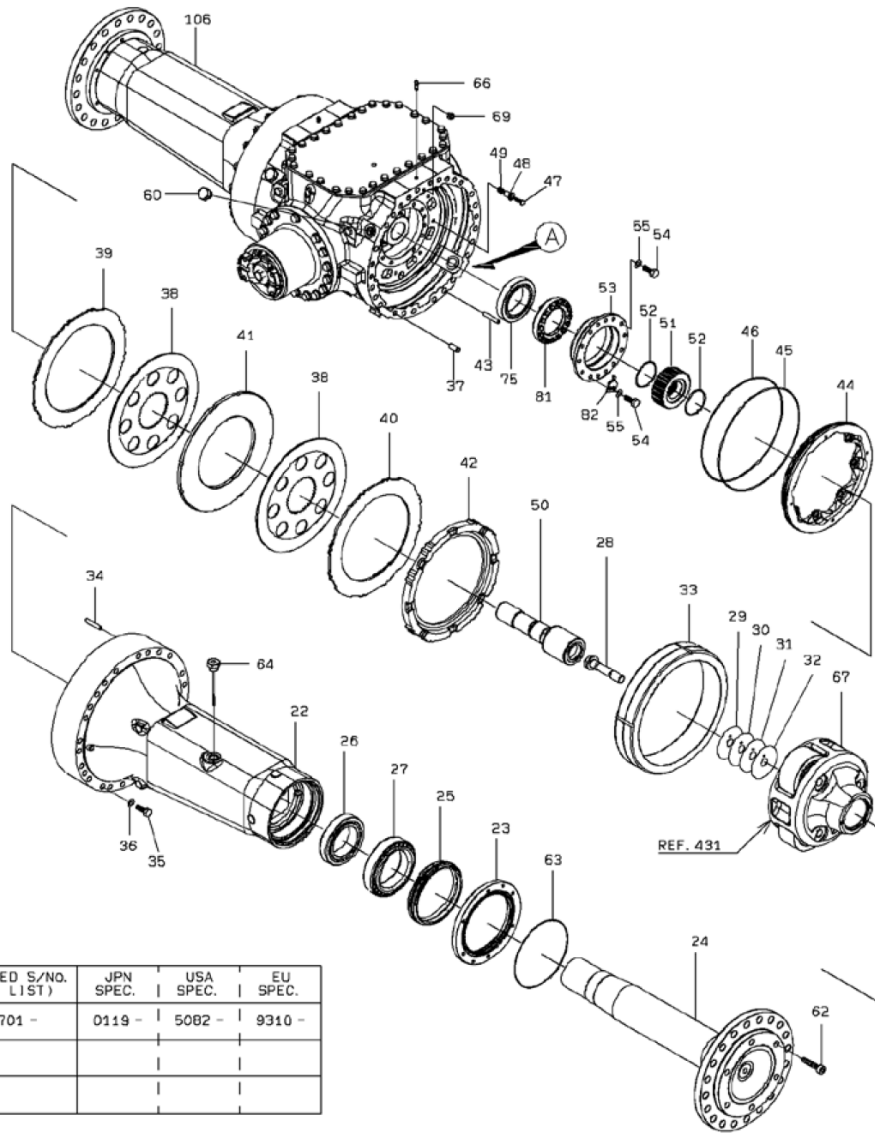

REAR AXLE ASSY

INDICATED S/NO. (PART LIST)	JPN SPEC.	USA SPEC.	EU SPEC.
170701 -	D119 -	5082 -	9310 -