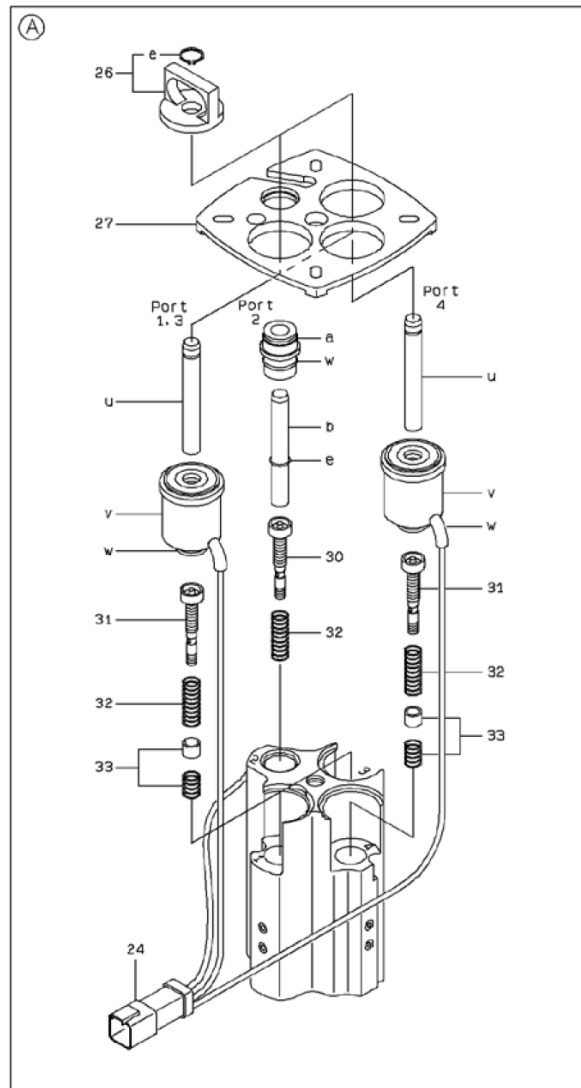

PILOT VALVE (FOR SINGLE LEVER)

2-A