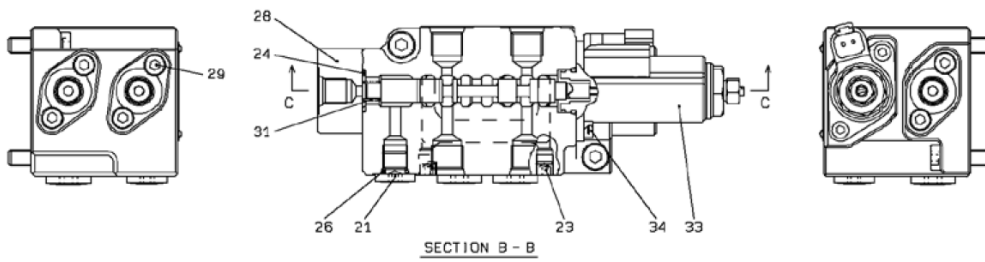

CONTROL VALVE (FOR STICK STEERING/ELECTRICAL)

ELECTRICITY TYPE