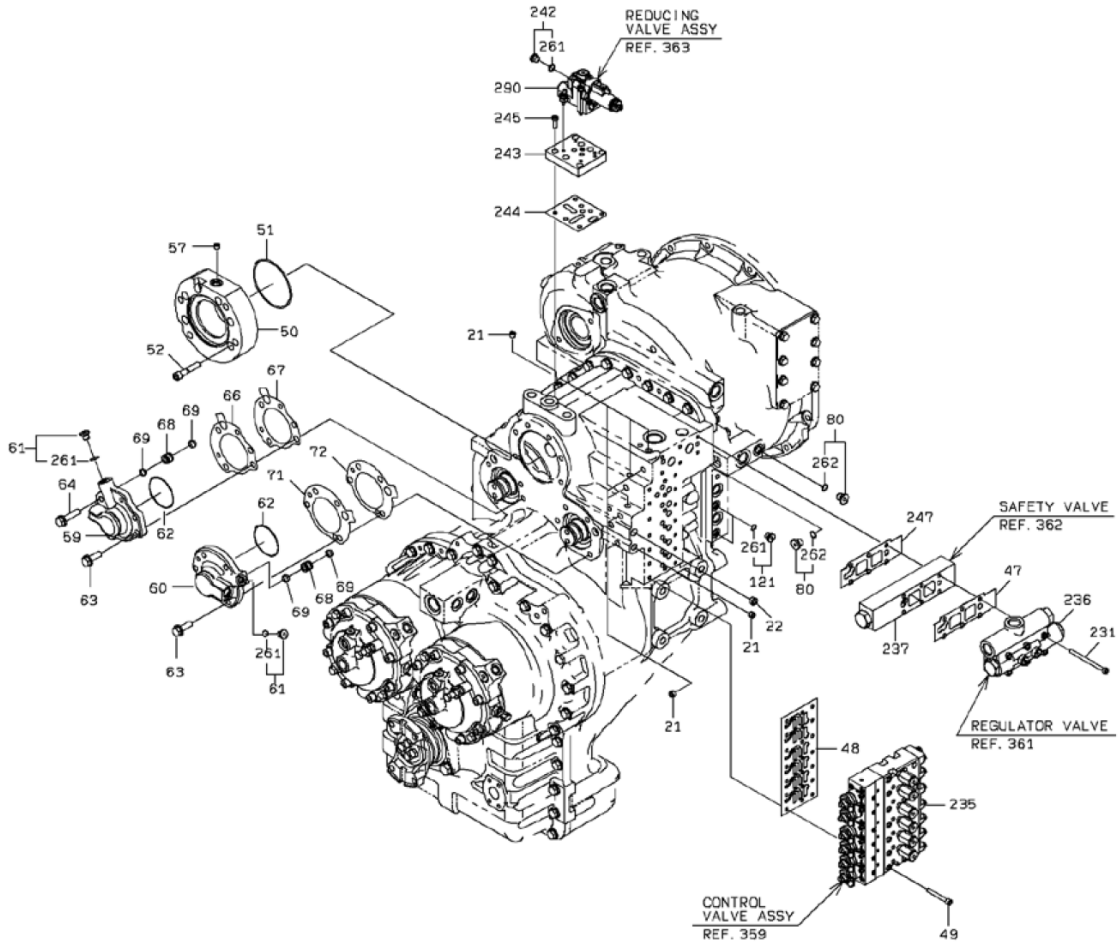

TRANSMISSION ASSY(2 PARKING-BRAKES AXIS SPEC.)

(T/M MODEL : TCDD71BW2)

(注記) : シリアルナンバーはトランスミッションのシリアルナンバーを示します。
(NOTE) : SERIAL NUMBER INDICATES THE TRANSMISSION SERIAL NUMBER.

4-B