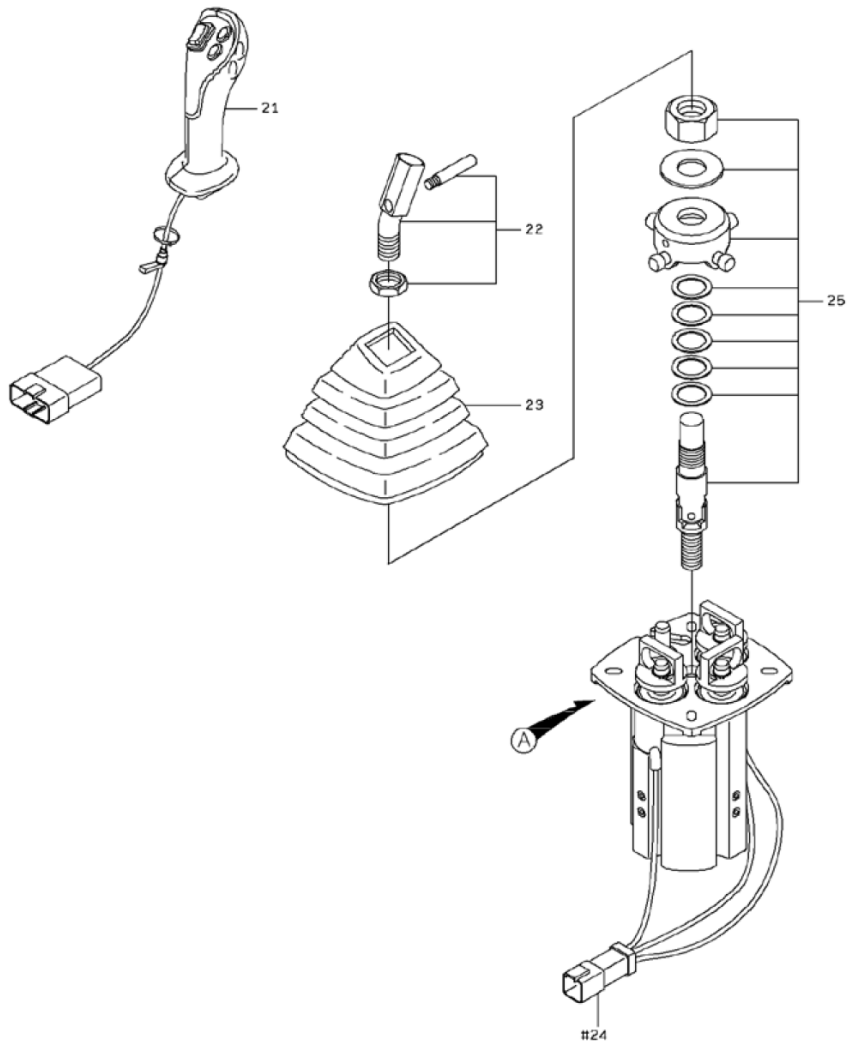

PILOT VALVE (FOR JOYSTICK STEERING)

1-A

PILOT VALVE (FOR JOYSTICK STEERING)

SYM-BOL	PART NUMBER	PART NAME	UNIT Q, TY	SERIAL			REMARKS					
				(A)	-	(B)	N	P	D	(A)	(B)	(C)
000A	38560-60910	VALVE,PILOT	1	1	-							
21A	31205-70220	COVER	1	1	-							
22A	41530-75150	PLUG	2	1	-							
23A	39600-72960	PACKING	2	1	-							
24A	47131-76700	RING,O	2	1	-							
25A	45887-70480	ROD,PUSH	2	1	-							
26A	34200-71720	SHIM	2	1	-							
27A	41530-72790	PLUG	1	1	-							
28A	65210-12011	RING,O	1	1	-							
29A	61101-06016	BOLT,SOCKET	2	1	-							
30A	33930-70980	SEAT,SPRING	2	1	-							
31A	46000-71760	WASHER	2	1	-							
32A	35600-78910	SPRING	2	1	-							
33A	35600-77350	SPRING	2	1	-							
34A	31611-70040	CAMSHAFT	1	1	-							
35A	40840-72670	BUSHING	2	1	-							
36A	35104-70170	SCREW,SET	1	1	-							
37A	40790-70540	BOOT	1	1	-							
38A	31605-70010	CAM ASSY	1	1	-					Y01		
51A	31600-70020	CAM	1	1	-					01		
52A	43751-70300	BALL	2	1	-					01		

PILOT VALVE (FOR SINGLE LEVER)

1-A

PILOT VALVE (FOR SINGLE LEVER)

2-A

MEMO

VALVE (RIDE CONTROL)

1-A

VALVE (RIDE CONTROL)