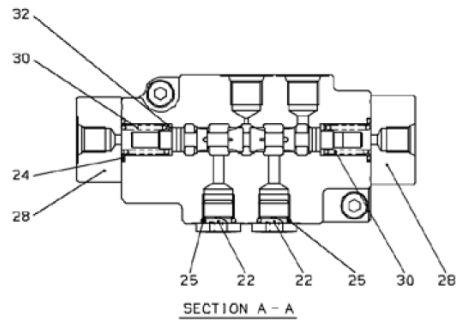

MEMO

VALVE(SOLENOID) – (FOR JOYSTICK STEERING)

ELECTRICITY TYPE

Y110144249

1-A

CONTROL VALVE (FOR STICK STEERING/ELECTRICAL)

ELECTRICITY TYPE

SECTION C - C

1-A

CONTROL VALVE (FOR STICK STEERING/ELECTRICAL)

SYM-BOL	PART NUMBER	PART NAME	UNIT Q,TY	SERIAL (A) - (B)	REMARKS				REMARKS
					N	P	D	(A) (B) (C) (D)	
000A	38511-60460	VALVE ASSY	1	1 -					FOR LEVER STEERING/E
21A	41530-72790	PLUG	1	1 -					
22A	41530-73570	PLUG	2	1 -					
23A	41530-71750	PLUG	2	1 -					
24A	65210-12018	RING,O	3	1 -					
25A	65210-12014	RING,O	2	1 -					
26A	65210-12011	RING,O	1	1 -					
27A	61103-08025	BOLT,SOCKET	2	1 -					
28A	31210-70430	COVER	3	1 -					
29A	61103-06025	BOLT,SOCKET	6	1 -					
30A	35600-79040	SPRING	2	1 -					
31A	35600-79050	SPRING	1	1 -					
32A	33930-71160	SEAT,SPRING	2	1 -					
33A	35910-70510	SOLENOID	1	1 -					
34A	61103-05012	BOLT,SOCKET	2	1 -					