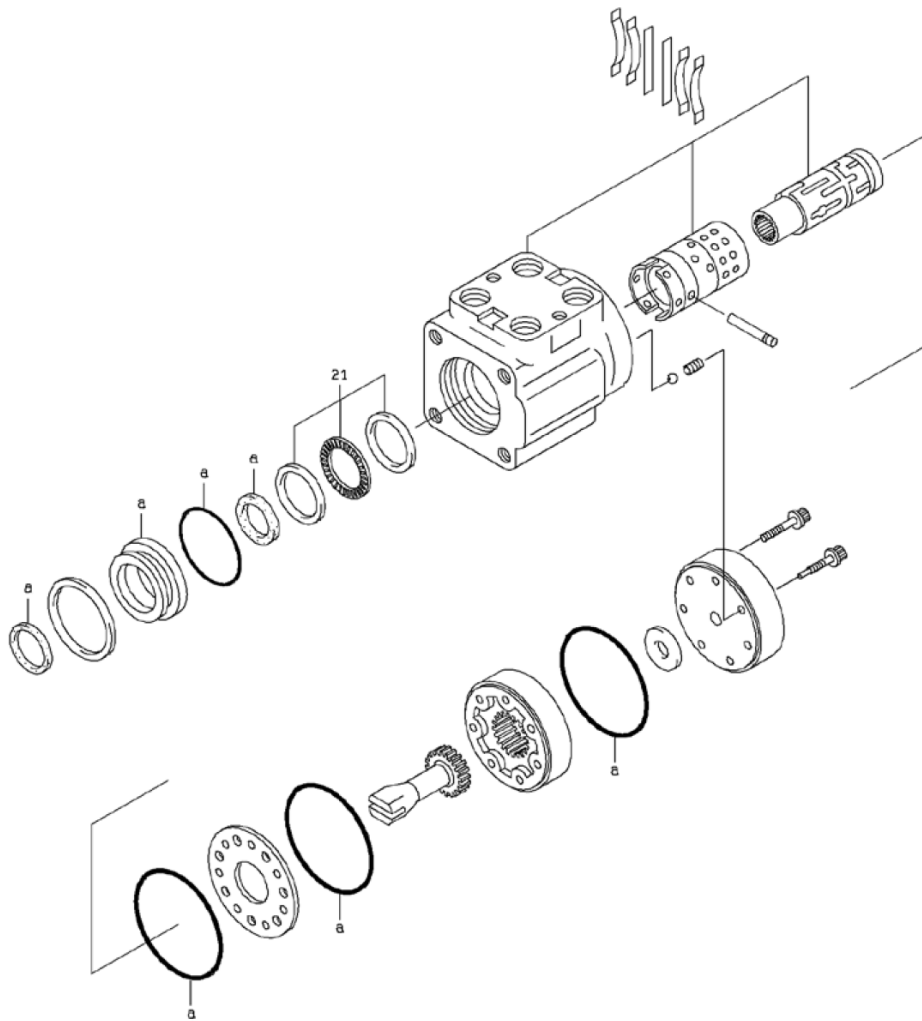

ORBITROL(TM)/(FOR JOYSTICK STEERING)

(NOTE):KIT(SYMBOL 22) CONSISTS OF THE PARTS WITH a.

1-A