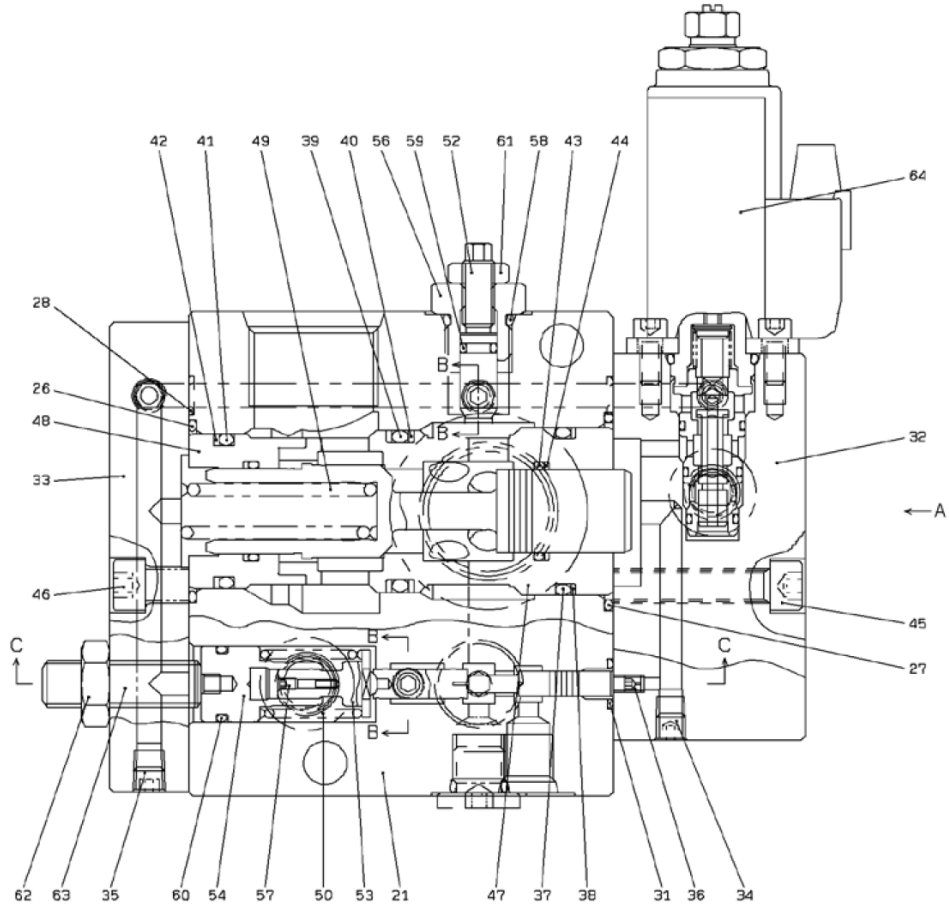

PILOT VALVE (FOR JOYSTICK STEERING)

1-A

PILOT VALVE (FOR JOYSTICK STEERING)

SYM-BOL	PART NUMBER	PART NAME	UNIT Q, TY	SERIAL			REMARKS					
				(A)	-	(B)	N	P	D	(A)	(B)	(C)
000A	38560-60910	VALVE,PILOT	1	1	-							
21A	31205-70220	COVER	1	1	-							
22A	41530-75150	PLUG	2	1	-							
23A	39600-72960	PACKING	2	1	-							
24A	47131-76700	RING,O	2	1	-							
25A	45887-70480	ROD,PUSH	2	1	-							
26A	34200-71720	SHIM	2	1	-							
27A	41530-72790	PLUG	1	1	-							
28A	65210-12011	RING,O	1	1	-							
29A	61101-06016	BOLT,SOCKET	2	1	-							
30A	33930-70980	SEAT,SPRING	2	1	-							
31A	46000-71760	WASHER	2	1	-							
32A	35600-78910	SPRING	2	1	-							
33A	35600-77350	SPRING	2	1	-							
34A	31611-70040	CAMSHAFT	1	1	-							
35A	40840-72670	BUSHING	2	1	-							
36A	35104-70170	SCREW,SET	1	1	-							
37A	40790-70540	BOOT	1	1	-							
38A	31605-70010	CAM ASSY	1	1	-					Y01		
51A	31600-70020	CAM	1	1	-					01		
52A	43751-70300	BALL	2	1	-					01		

PILOT VALVE (FOR SINGLE LEVER)

1-A

PILOT VALVE (FOR SINGLE LEVER)

2-A

MEMO

VALVE (RIDE CONTROL)

1-A

VALVE (RIDE CONTROL)