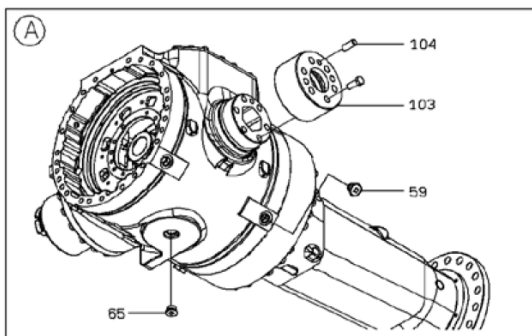

REAR AXLE ASSY

INDICATED S/NO. (PART LIST)	JPN SPEC.	USA SPEC.	EU SPEC.
170701 -	D119 -	5082 -	9310 -