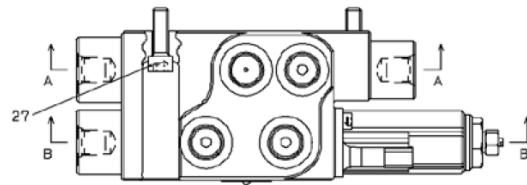

CONTROL VALVE (FOR STICK STEERING/ELECTRICAL)

ELECTRICITY TYPE